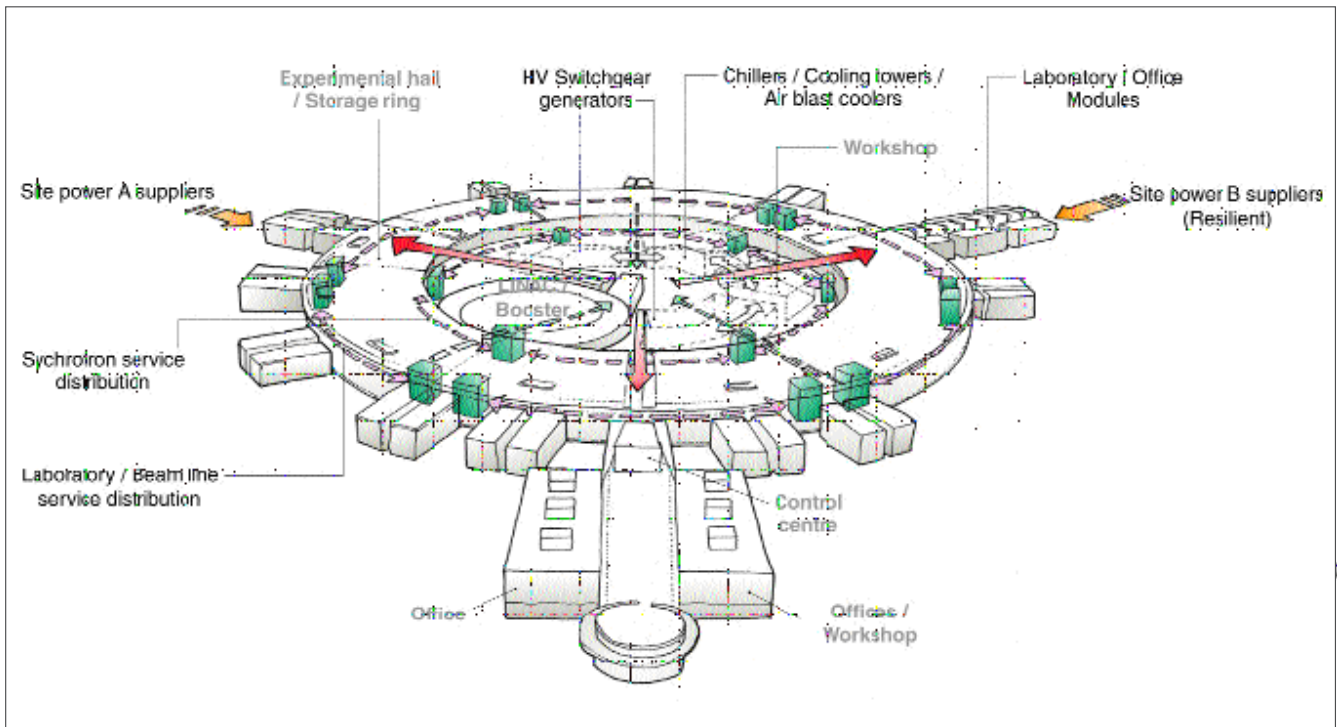

BATTLE McCARTHY©

Consulting Engineers & Landscape Architects

PROJECT:

Diamond

CLIENT:

Classified

ARCHITECTS:

Michael Hopkins & Partners

BM SERVICES:

Multi-disciplinary engineering