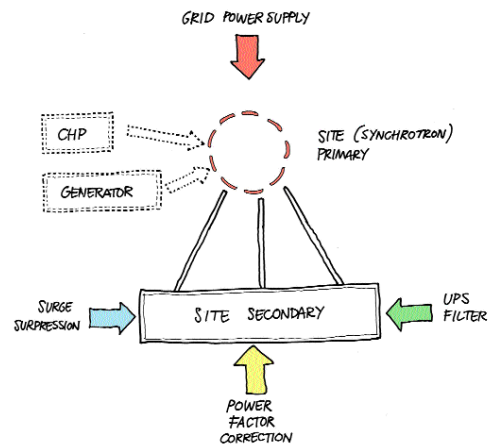

VALUE:

Classified

London UK Office
T: +44 (0)20 7440 8282
F: +44 (0)20 7440 8292
E: admin@battlemccarthy.com
www.battlemccarthy.com